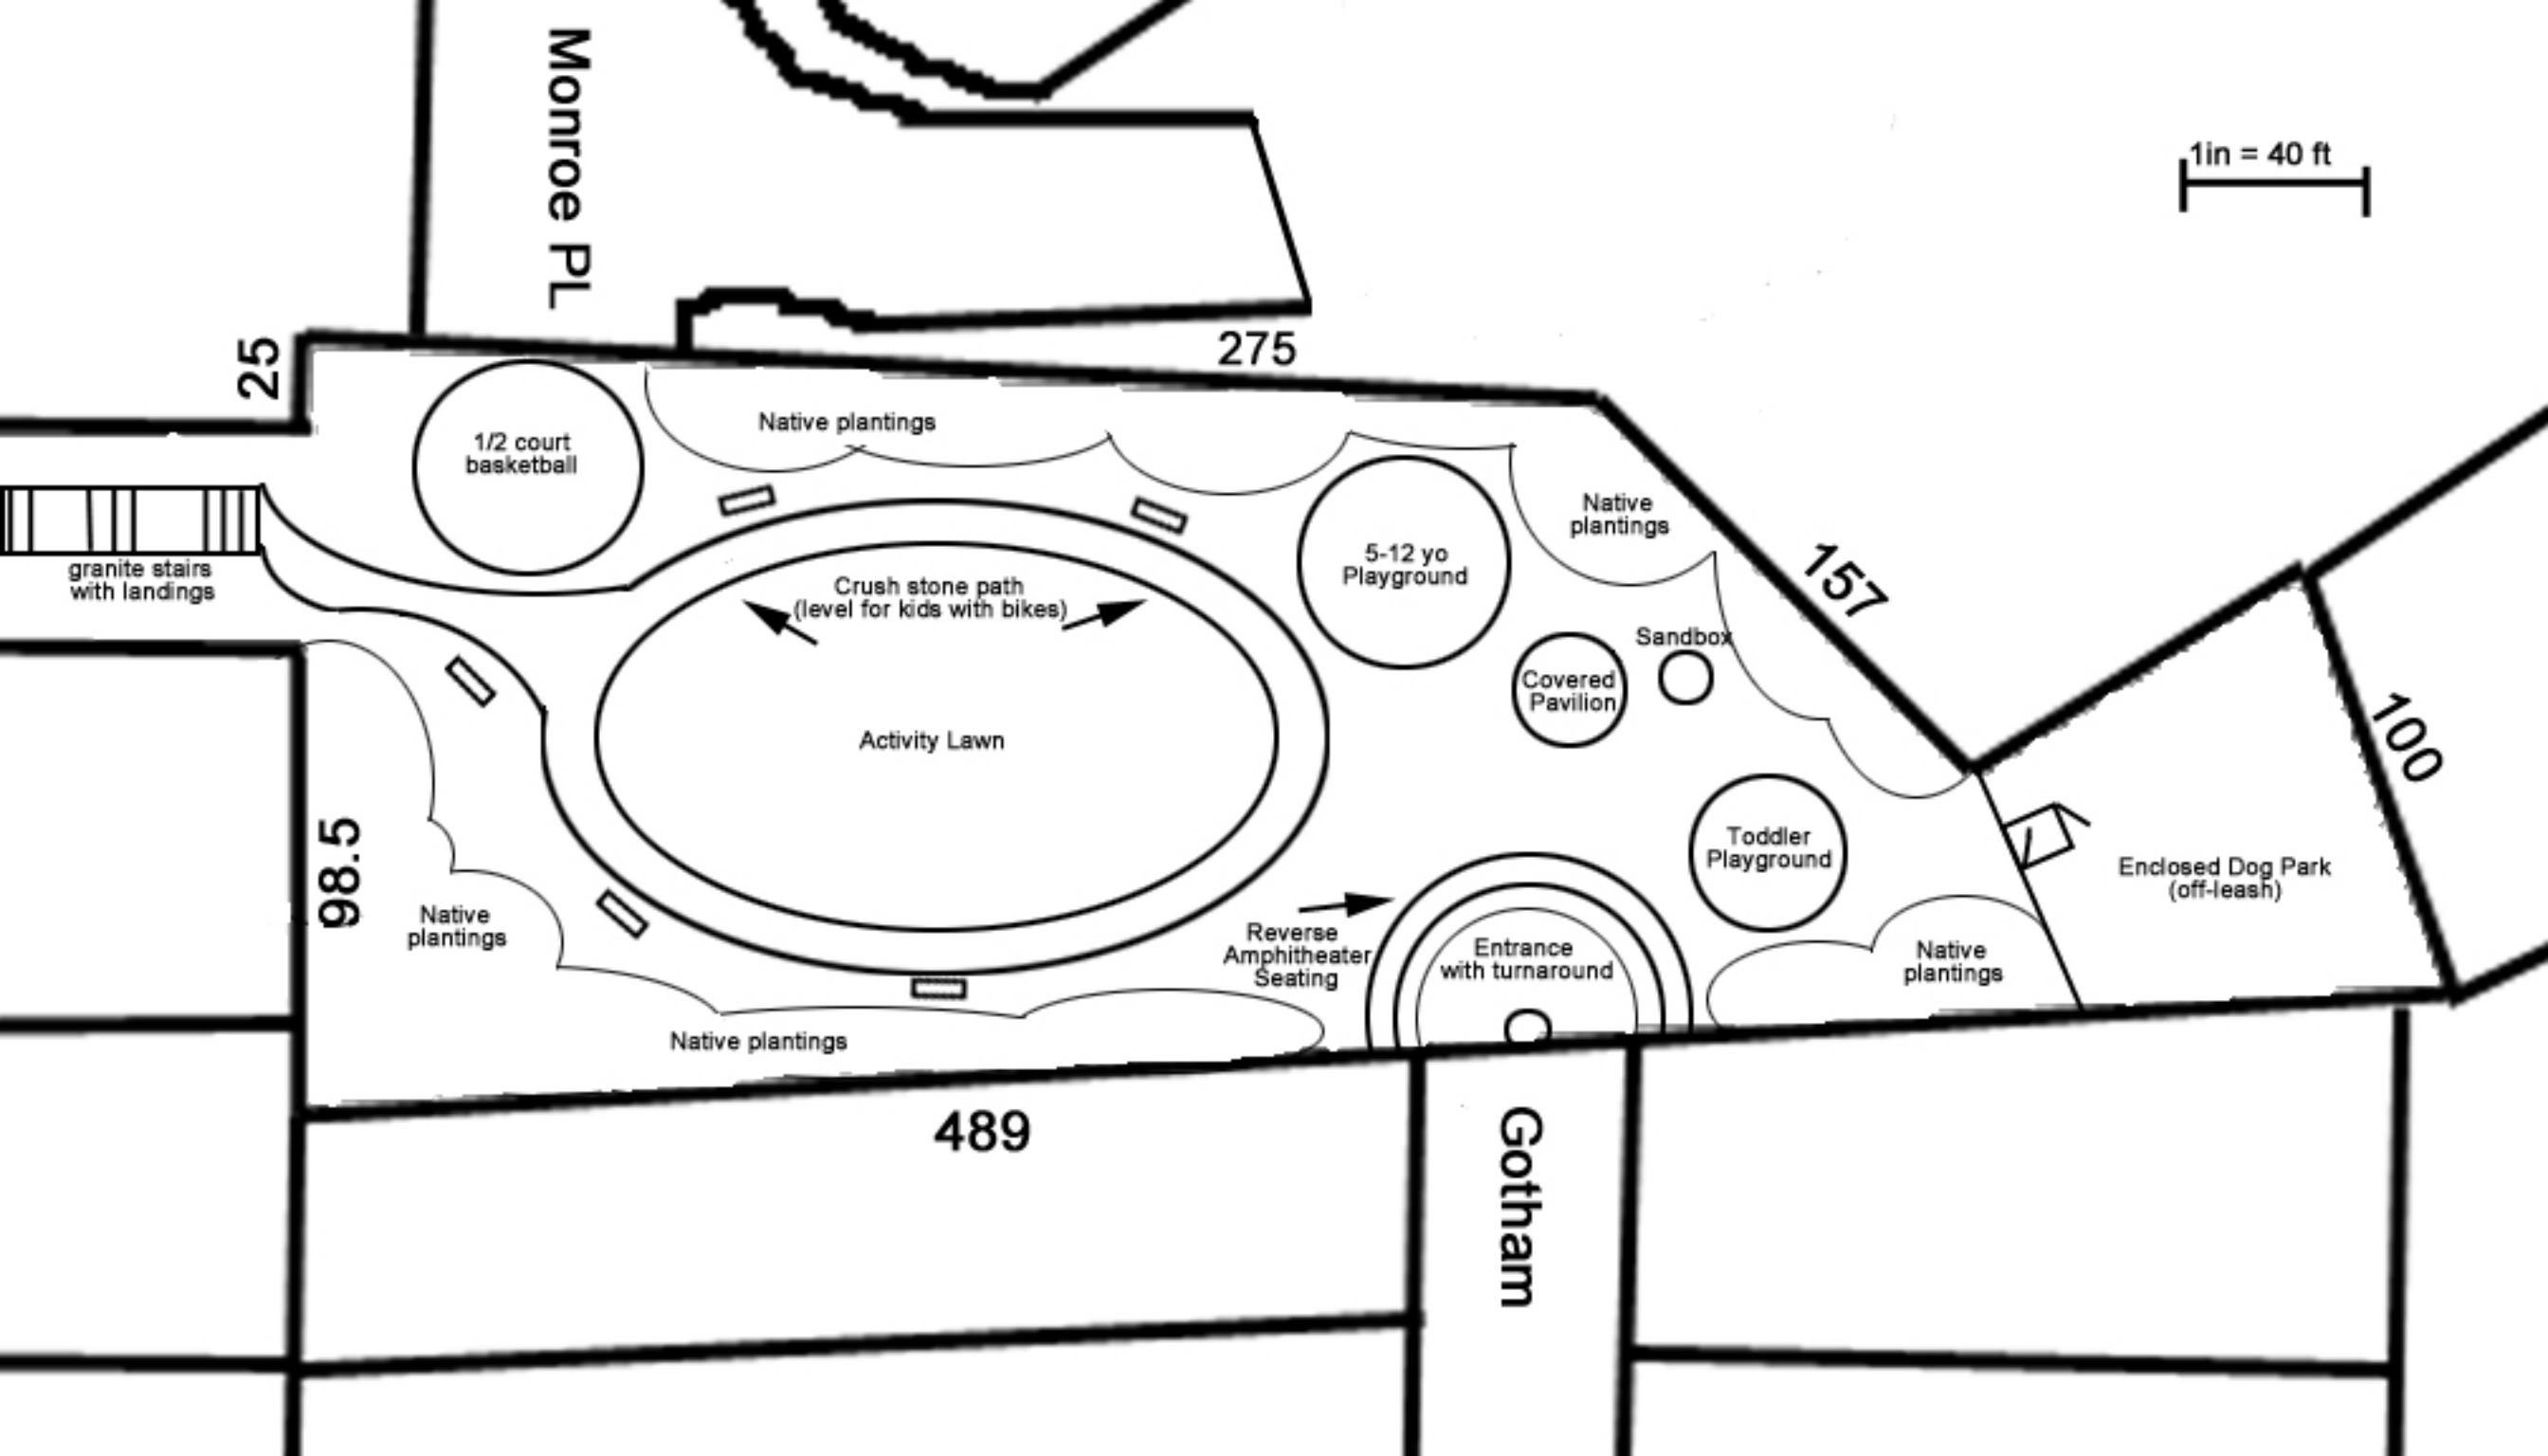

1in = 40 ft

Monroe Pl

25

275

1/2 court basketball

Native plantings

Crush stone path  
(level for kids with bikes)

Activity Lawn

5-12 yo  
Playground

Native  
plantings

Sandbox

Covered  
Pavilion

157

100

Toddler  
Playground

Enclosed Dog Park  
(off-leash)

Native  
plantings

Reverse  
Amphitheater  
Seating

Entrance  
with turnaround

Native  
plantings

Native plantings

489

Gotham

98.5